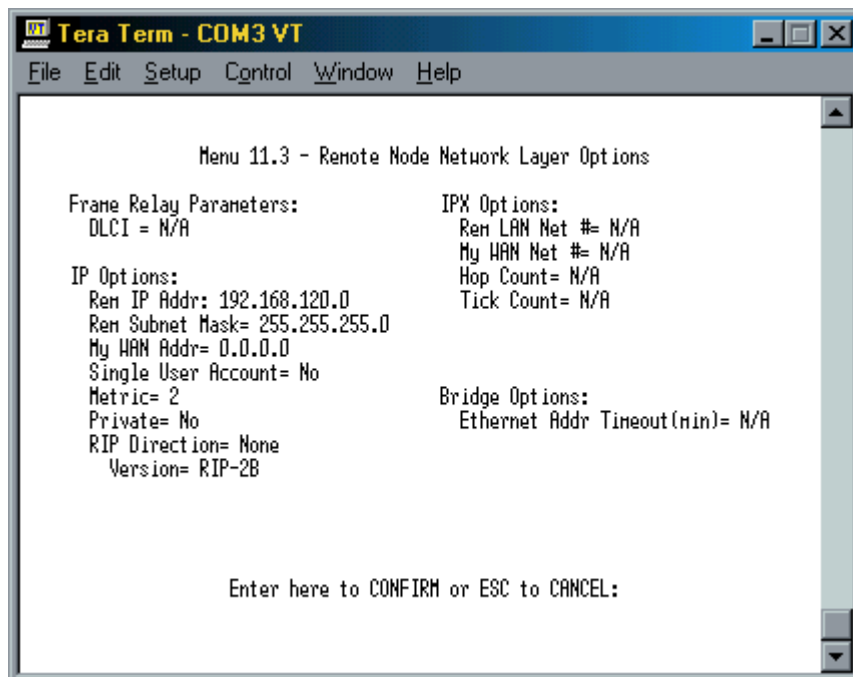

Beispiel einer geROUTEten Router-Verbindung zwischen zwei ZyXEL Prestige 681

```
Tera Term - COM3 VT
File Edit Setup Control Window Help

Enter Menu Selection Number: 8

Copyright (c) 1994 - 2001 ZyXEL Communications Corp.
p681-2> ip arp stat
received 0 badtype 0 bogus addr 0 reqst in 0 replies 0 reqst out 0
cache hit 0 (0%), cache miss 2 (100%)
IP-addr      Type      Time Addr      stat iface
192.168.120.160 None      0 [proxy] 25 NULL
192.168.121.255 10 Mb Ethernet 0 ff:ff:ff:ff:ff:ff 43 NULL
num of arp entry= 2
p681-2> ip route stat
Dest      FF Len Interface Gateway      Metric stat Timer Use
192.168.120.160 00 32 wanif0 192.168.120.160 1 03a9 0 6
192.168.120.0 00 24 wanif0 P681-1 2 00ab 0 0
192.168.121.0 00 24 enif0 192.168.121.161 1 041b 0 0
p681-2> ip ping 192.168.120.160
Resolving 192.168.120.160... 192.168.120.160
sent rcvd rate rtt avg ndev max min
1 1 100 5 5 0 5 5
2 2 100 2 5 1 5 2
3 3 100 2 5 2 5 2
p681-2>
```