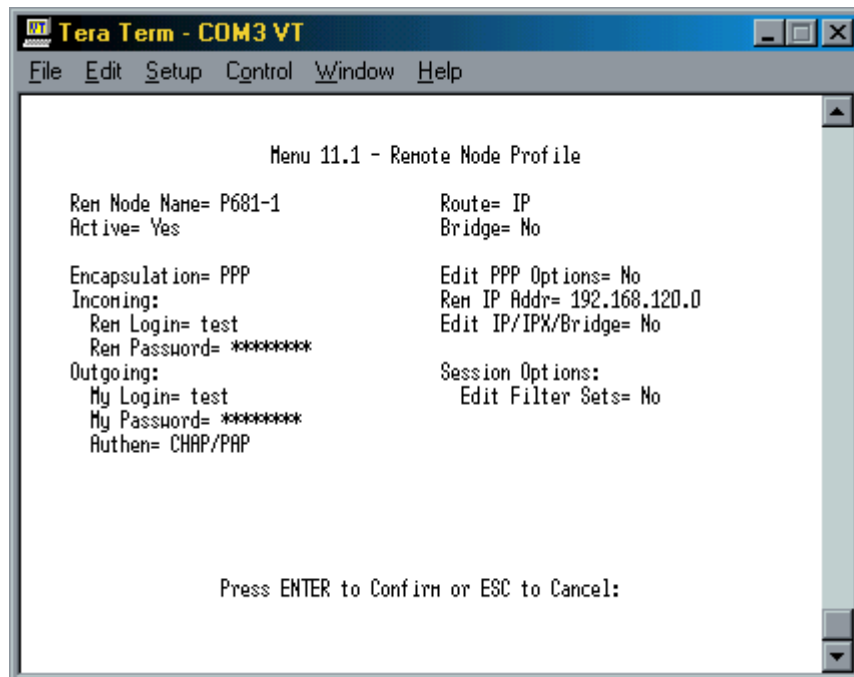

Beispiel einer geROUTEten Router-Verbindung zwischen zwei ZyXEL Prestige 681

```
Tera Term - COM3 VT
File Edit Setup Control Window Help

Enter Menu Selection Number: 8

Copyright (c) 1994 - 2001 ZyXEL Communications Corp.
p681-2> ip arp stat
received 0 badtype 0 bogus addr 0 reqst in 0 replies 0 reqst out 0
cache hit 0 (0%), cache miss 2 (100%)
IP-addr      Type      Time Addr      stat iface
192.168.120.160 None      0 [proxy] 25 NULL
192.168.121.255 10 Mb Ethernet 0 ff:ff:ff:ff:ff:ff 43 NULL
num of arp entry= 2
p681-2> ip route stat
Dest      FF Len Interface Gateway      Metric stat Timer Use
192.168.120.160 00 32 wanif0 192.168.120.160 1 03a9 0 6
192.168.120.0 00 24 wanif0 P681-1 2 00ab 0 0
192.168.121.0 00 24 enif0 192.168.121.161 1 041b 0 0
p681-2> ip ping 192.168.120.160
Resolving 192.168.120.160... 192.168.120.160
sent rcvd rate rtt avg ndev max min
1 1 100 5 5 0 5 5
2 2 100 2 5 1 5 2
3 3 100 2 5 2 5 2
p681-2>
```