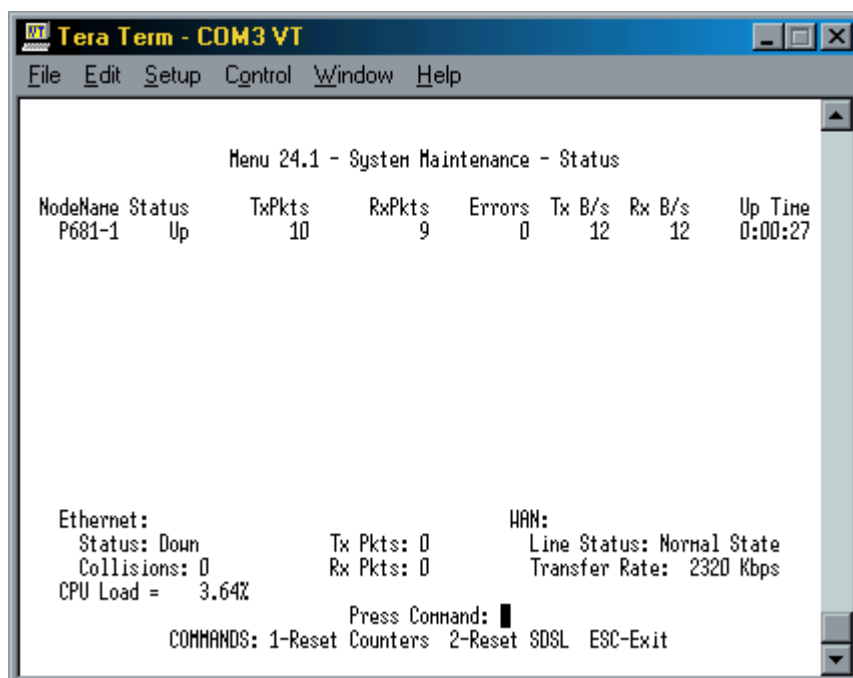

Beispiel einer geROUTEten Router-Verbindung zwischen zwei ZyXEL Prestige 681

```
Tera Term - COM3 VT
File Edit Setup Control Window Help

Enter Menu Selection Number: 8

Copyright (c) 1994 - 2001 ZyXEL Communications Corp.
p681-2> ip arp stat
received 0 badtype 0 bogus addr 0 reqst in 0 replies 0 reqst out 0
cache hit 0 (0%), cache miss 2 (100%)
IP-addr      Type      Time Addr      stat iface
192.168.120.160 None      0 [proxy] 25 NULL
192.168.121.255 10 Mb Ethernet 0 ff:ff:ff:ff:ff:ff 43 NULL
num of arp entry= 2
p681-2> ip route stat
Dest      FF Len Interface Gateway      Metric stat Timer Use
192.168.120.160 00 32 wanif0 192.168.120.160 1 03a9 0 6
192.168.120.0 00 24 wanif0 P681-1 2 00ab 0 0
192.168.121.0 00 24 enif0 192.168.121.161 1 041b 0 0
p681-2> ip ping 192.168.120.160
Resolving 192.168.120.160... 192.168.120.160
sent rcvd rate rtt avg ndev max min
1 1 100 5 5 0 5 5
2 2 100 2 5 1 5 2
3 3 100 2 5 2 5 2
p681-2>
```