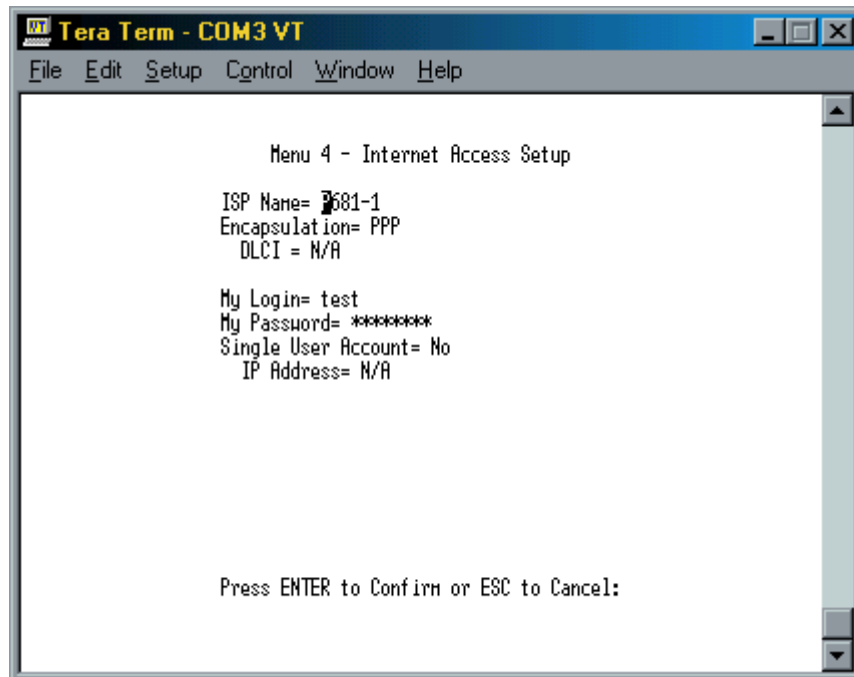

Beispiel einer geROUTEten Router-Verbindung zwischen zwei ZyXEL Prestige 681

```
Tera Term - COM3 VT
File Edit Setup Control Window Help

Enter Menu Selection Number: 8

Copyright (c) 1994 - 2001 ZyXEL Communications Corp.
p681-2> ip arp stat
received 0 badtype 0 bogus addr 0 reqst in 0 replies 0 reqst out 0
cache hit 0 (0%), cache miss 2 (100%)
IP-addr      Type      Time Addr      stat iface
192.168.120.160 None      0 [proxy] 25 NULL
192.168.121.255 10 Mb Ethernet 0 ff:ff:ff:ff:ff:ff 43 NULL
num of arp entry= 2
p681-2> ip route stat
Dest      FF Len Interface Gateway      Metric stat Timer Use
192.168.120.160 00 32 wanif0 192.168.120.160 1 03a9 0 6
192.168.120.0 00 24 wanif0 P681-1 2 00ab 0 0
192.168.121.0 00 24 enif0 192.168.121.161 1 041b 0 0
p681-2> ip ping 192.168.120.160
Resolving 192.168.120.160... 192.168.120.160
sent rcvd rate rtt avg ndev max min
1 1 100 5 5 0 5 5
2 2 100 2 5 1 5 2
3 3 100 2 5 2 5 2
p681-2>
```