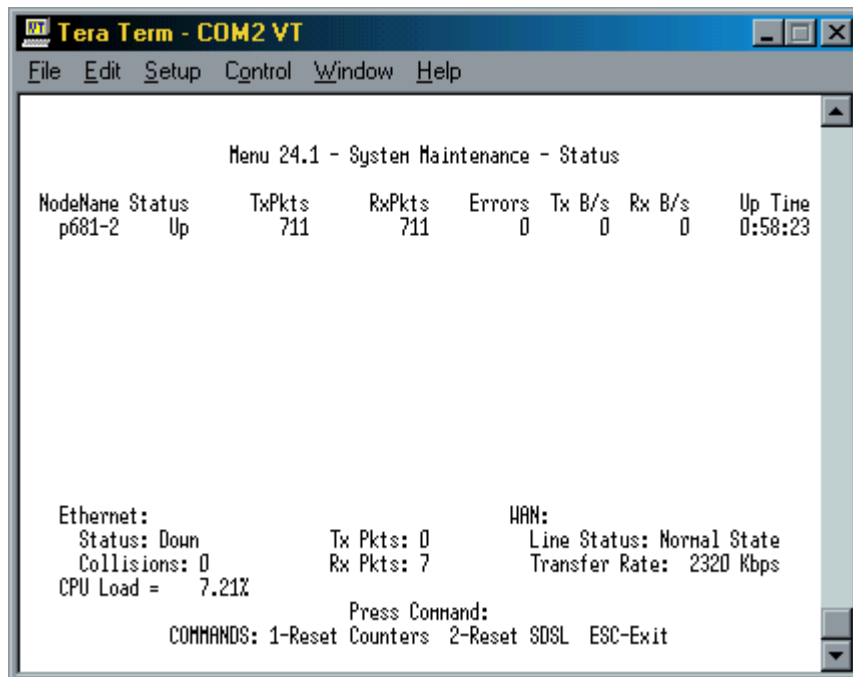

Beispiel einer geBRIDGten Router-Verbindung zwischen zwei ZyXEL Prestige 681

```
Tera Term - COM2 VT
File Edit Setup Control Window Help

Enter Menu Selection Number: 8

Copyright (c) 1994 - 2001 ZyXEL Communications Corp.
p681-1> ip arp stat
received 1 badtype 0 bogus addr 0 reqst in 1 replies 0 reqst out 0
cache hit 6 (66%), cache miss 3 (33%)
IP-addr      Type      Time  Addr      stat iface
192.168.120.161 10 Mb Ethernet 230 00:a0:c5:23:1c:21 41 enif0
192.168.120.255 10 Mb Ethernet 0    ff:ff:ff:ff:ff:ff 43 NULL
num of arp entry= 2
p681-1> ip route stat
Dest      FF Len Interface Gateway      Metric stat Timer Use
192.168.120.0 00 24 enif0 192.168.120.160 1 041b 0 6
default    00 0  enif0 192.168.120.254 2 001f 0 0
p681-1>
```