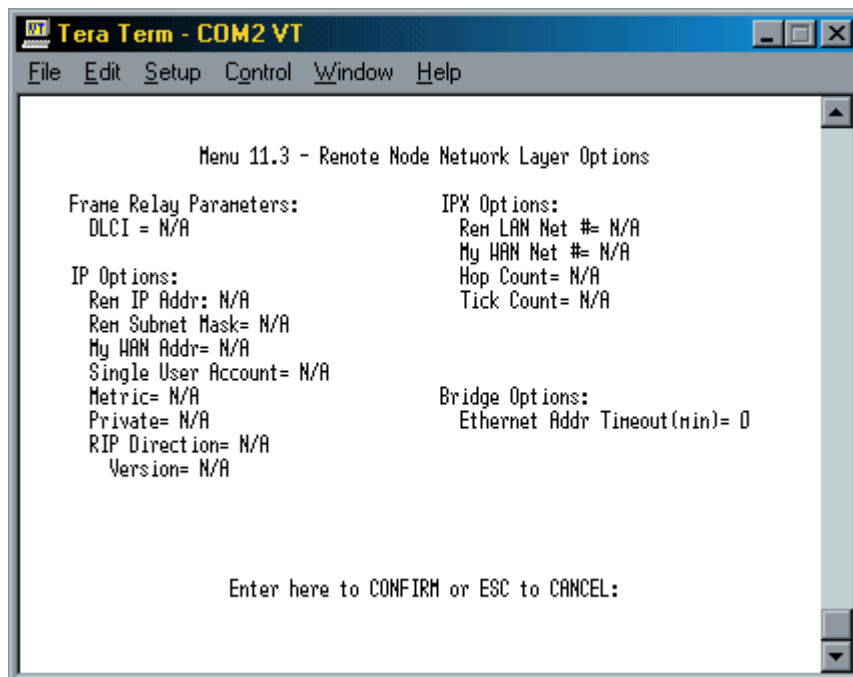

Beispiel einer geBRIDGten Router-Verbindung zwischen zwei ZyXEL Prestige 681

```
Tera Term - COM2 VT
File Edit Setup Control Window Help

Enter Menu Selection Number: 8

Copyright (c) 1994 - 2001 ZyXEL Communications Corp.
p681-1> ip arp stat
received 1 badtype 0 bogus addr 0 reqst in 1 replies 0 reqst out 0
cache hit 6 (66%), cache miss 3 (33%)
IP-addr      Type      Time  Addr      stat iface
192.168.120.161 10 Mb Ethernet 230 00:a0:c5:23:1c:21 41 enif0
192.168.120.255 10 Mb Ethernet 0    ff:ff:ff:ff:ff:ff 43 NULL
num of arp entry= 2
p681-1> ip route stat
Dest      FF Len Interface Gateway      Metric stat Timer Use
192.168.120.0 00 24 enif0 192.168.120.160 1 041b 0 6
default    00 0  enif0 192.168.120.254 2 001f 0 0
p681-1>
```