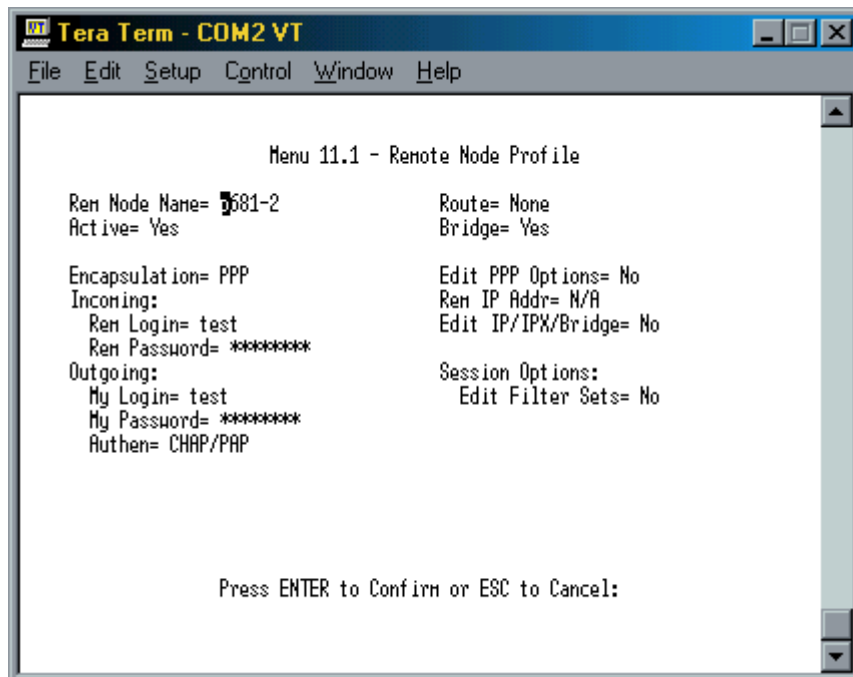

Beispiel einer geBRIDGten Router-Verbindung zwischen zwei ZyXEL Prestige 681

```
Tera Term - COM2 VT
File Edit Setup Control Window Help

Enter Menu Selection Number: 8

Copyright (c) 1994 - 2001 ZyXEL Communications Corp.
p681-1> ip arp stat
received 1 badtype 0 bogus addr 0 reqst in 1 replies 0 reqst out 0
cache hit 6 (66%), cache miss 3 (33%)
IP-addr      Type      Time  Addr      stat iface
192.168.120.161 10 Mb Ethernet 230 00:a0:c5:23:1c:21 41 enif0
192.168.120.255 10 Mb Ethernet 0    ff:ff:ff:ff:ff:ff 43 NULL
num of arp entry= 2
p681-1> ip route stat
Dest      FF Len Interface Gateway      Metric stat Timer Use
192.168.120.0 00 24 enif0 192.168.120.160 1 041b 0 6
default    00 0  enif0 192.168.120.254 2 001f 0 0
p681-1>
```